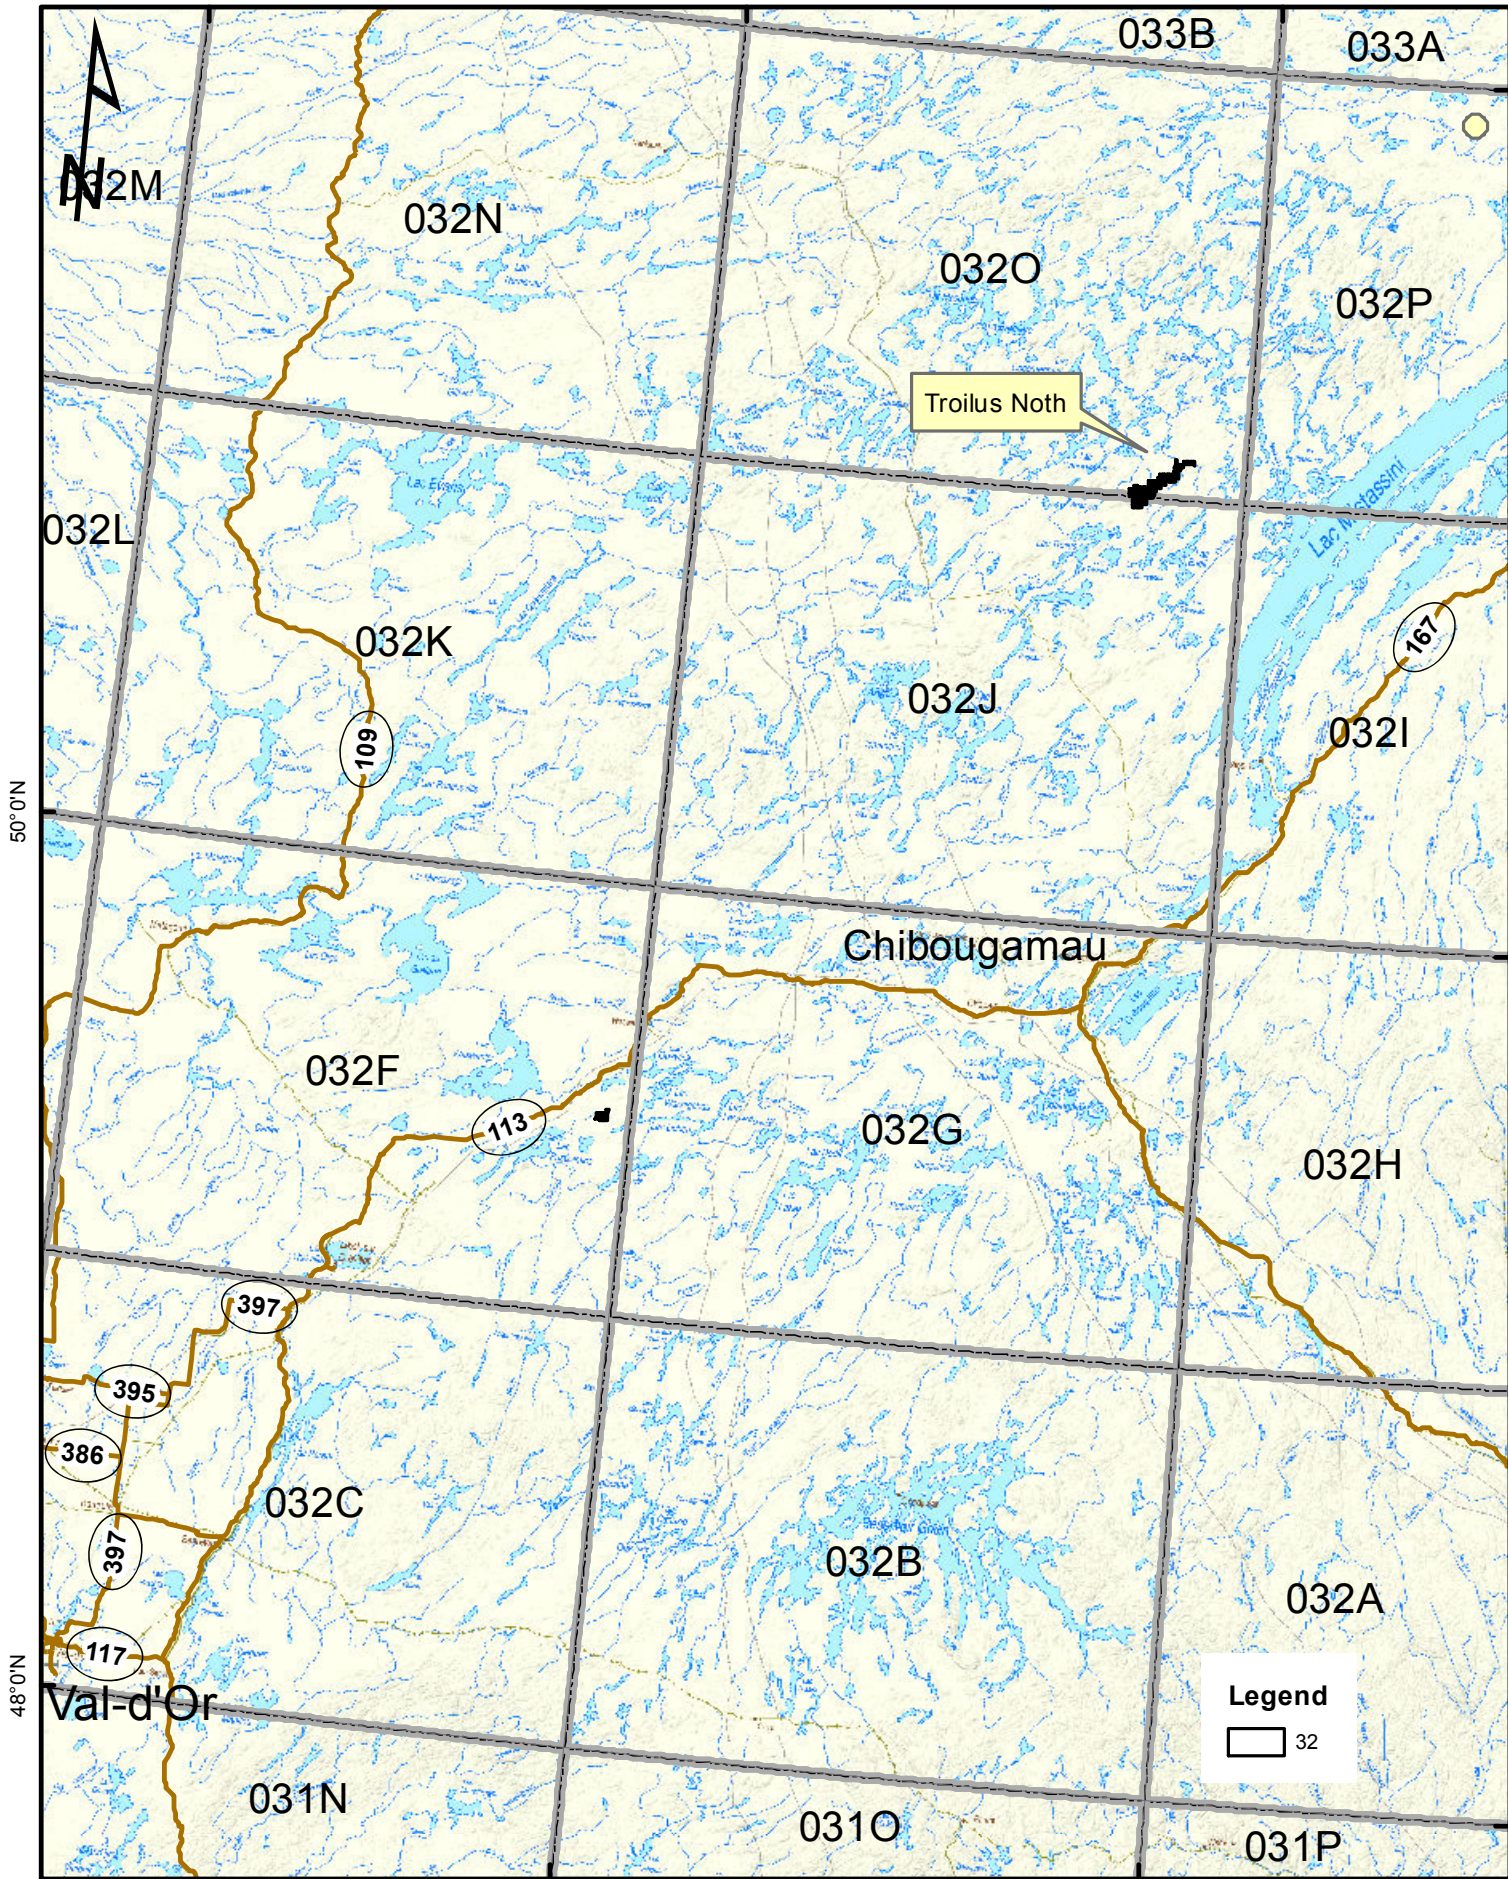

78°0'W

76°0'W

74°0'W

50°0'N

48°0'N

Path: G:\Exploration\GIS\TroilusNord\PropertyAndClaims\ArcGIS\TroilusGeneralLockMap.mxd

Date: 2015-11-20

Legend

□ 32

**TROIUS NORTH PROJECT
GENERAL LOCATION MAP**